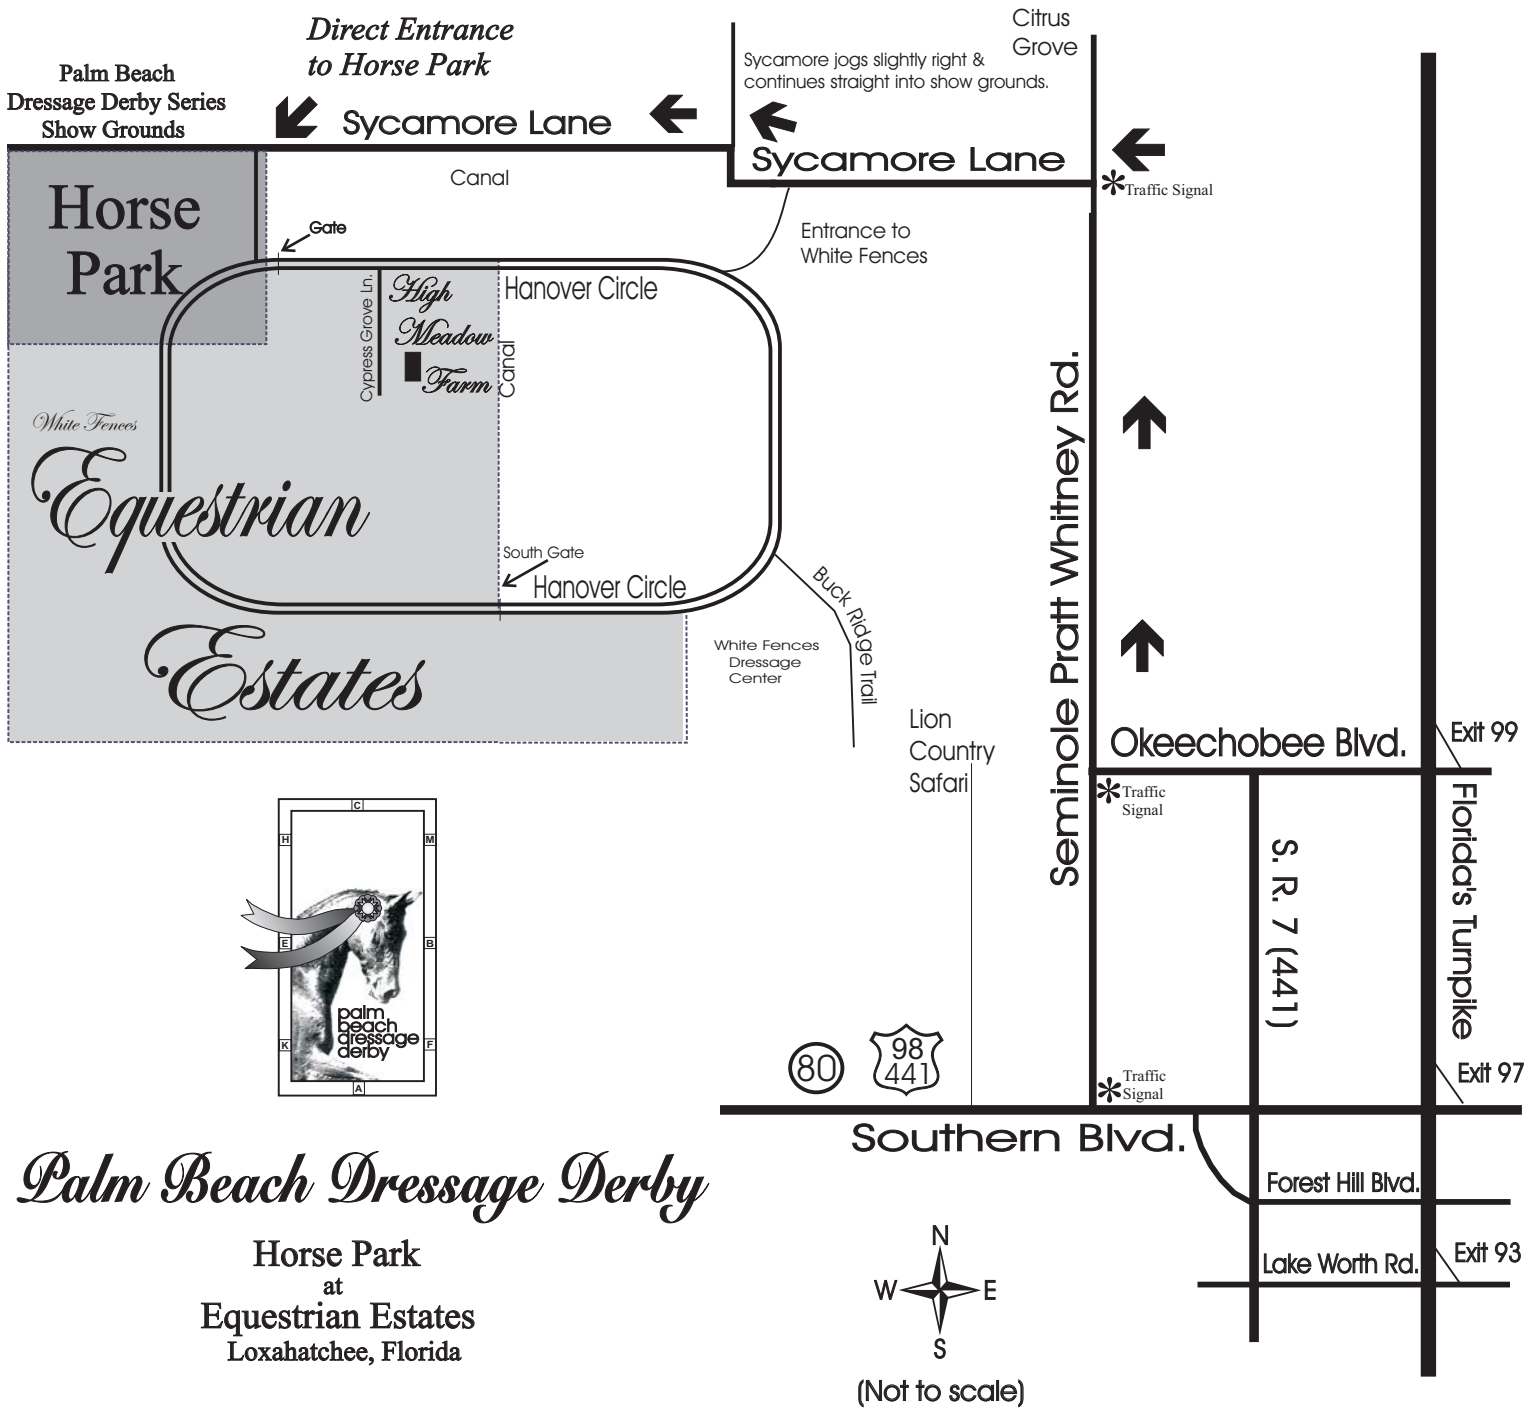

DIRECTIONS TO SHOW GROUNDS

Palm Beach Dressage Derby

Horse Park
at
Equestrian Estates
Loxahatchee, Florida

DIRECTIONS:

From the north on Florida's Turnpike or I-95 - Exit at Okeechobee Boulevard and go west to Seminole Pratt Whitney Road. Turn right and go north to Sycamore Lane. Turn left and go west to what appears to be the the end of the road. The entrance to White Fences is on the left. At this point, the road jogs slightly to the right and continues west to the private entry of the Palm Beach Dressage Derby show grounds at White Fences Equestrian Estates. Turn left into the entrance and follow signs to parking.

From the south on Florida's Turnpike or I-95 - Exit at Southern Boulevard and go west to Seminole Pratt Whitney Road. Turn right and go north to Sycamore Lane. Turn left and follow directions above.

NOTICE! THERE IS NO ACCESS TO THE HORSE PARK AND THE SHOW GROUNDS THROUGH DEER RUN. ALL TRAFFIC MUST USE THE SYCAMORE ENTRANCE.